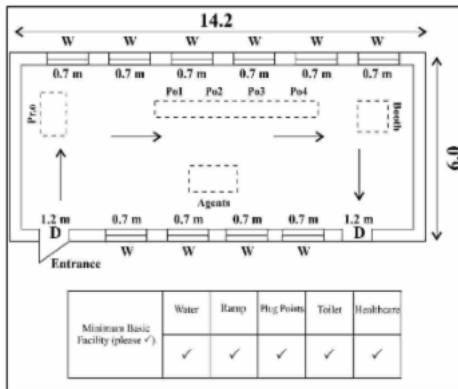

Nazri Naksha

Google Map View

Polling Station Building Front View

Polling Station Front View

Cad View

Key MAP View