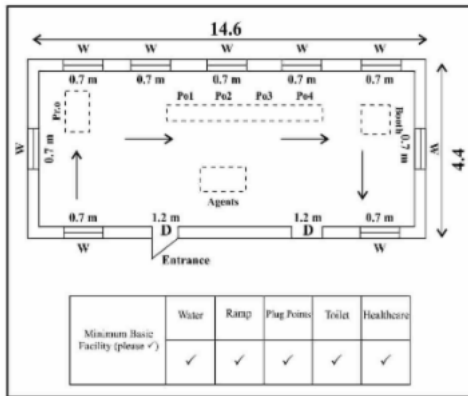

Nazri Naksha

Google Map View

Polling Station Building Front View

Polling Station Front View

Cad View

Key MAP View