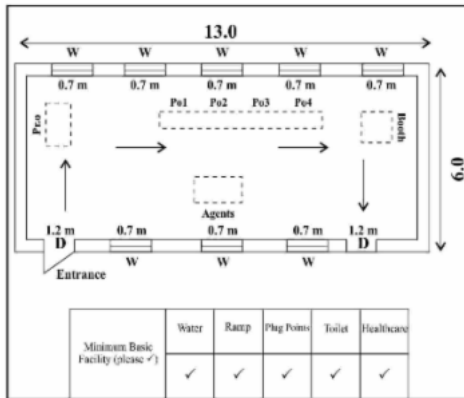

Nazri Naksha

Google Map View

Polling Station Building Front View

Polling Station Front View

Cad View

Key MAP View