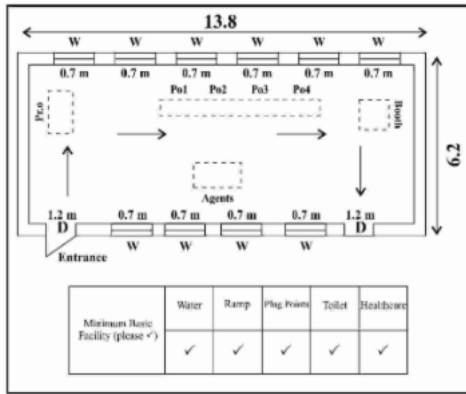

Nazri Naksha

Google Map View

Polling Station Building Front View

Polling Station Front View

Cad View

Key MAP View