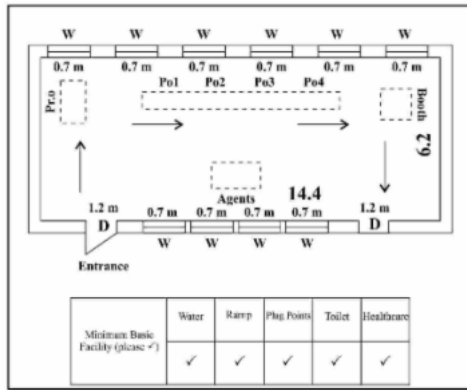

Nazri Naksha

Google Map View

Polling Station Building Front View

Polling Station Front View

Cad View

Key MAP View