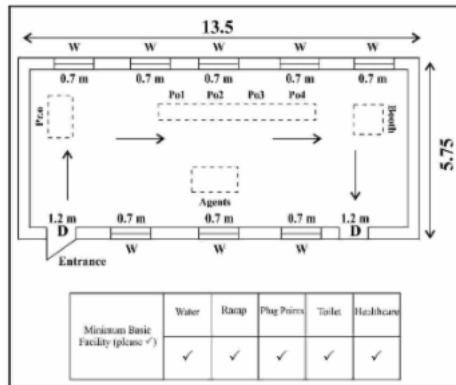

Nazri Naksha

Google Map View

Polling Station Building Front View

Polling Station Front View

Cad View

Key MAP View