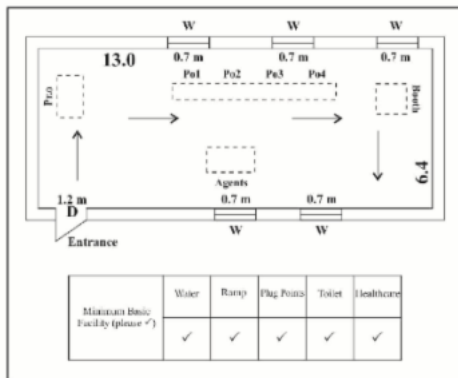

Nazri Naksha

Google Map View

Polling Station Building Front View

Polling Station Front View

Cad View

Key MAP View