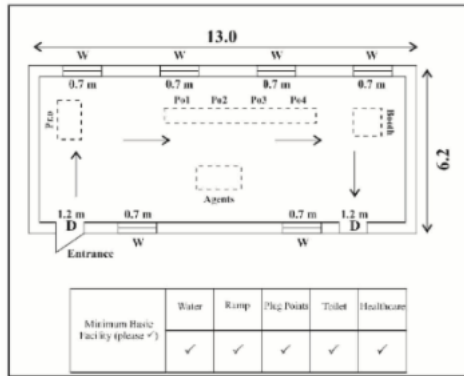

Nazri Naksha

Google Map View

Polling Station Building Front View

Polling Station Front View

Cad View

Key MAP View