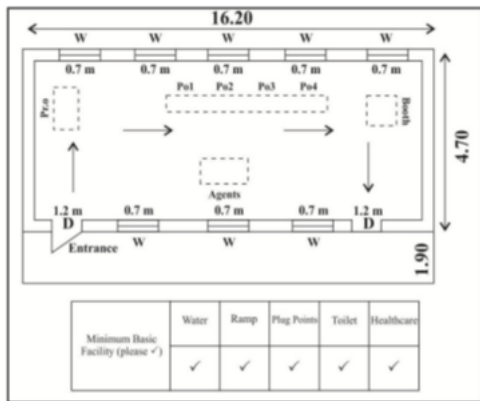

Nazri Naksha

Google Map View

Polling Station Building Front View

Polling Station Front View

Cad View

Key MAP View