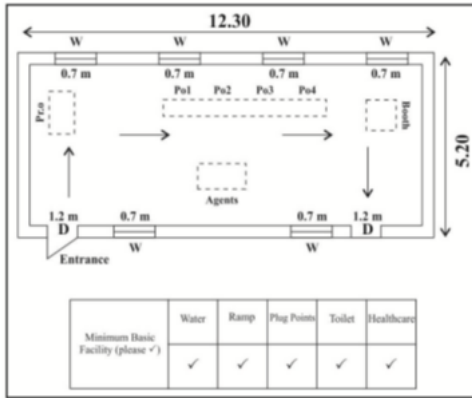

Nazri Naksha

Google Map View

Polling Station Building Front View

Polling Station Front View

Cad View

Key MAP View