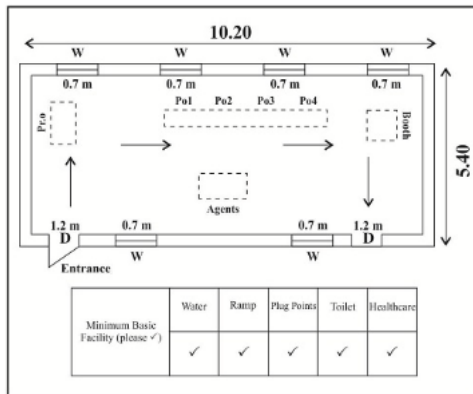

Nazri Naksha

Google Map View

Polling Station Building Front View

Polling Station Front View

Cad View

Key MAP View