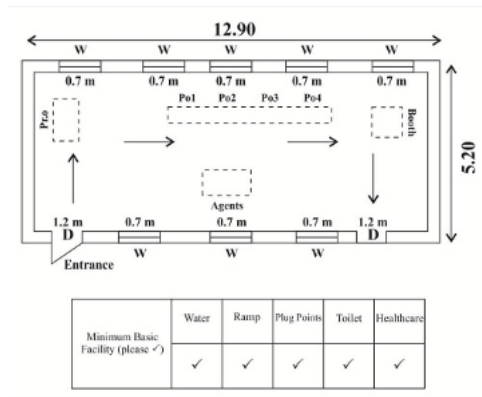

Nazri Naksha

Google Map View

Polling Station Building Front View

Polling Station Front View

Cad View

Key MAP View