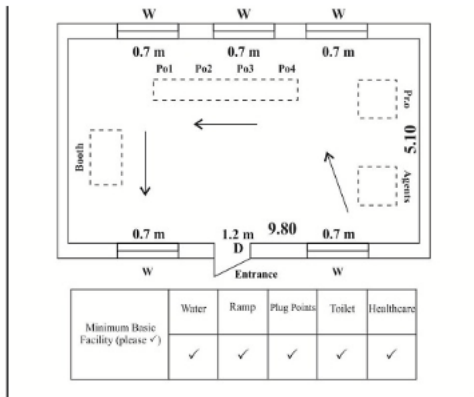

Nazri Naksha

Google Map View

Polling Station Building Front View

Polling Station Front View

Cad View

Key MAP View