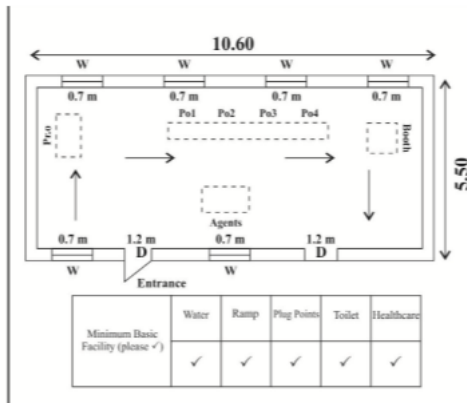

Nazri Naksha

Google Map View

Polling Station Building Front View

Polling Station Front View

Cad View

Key MAP View