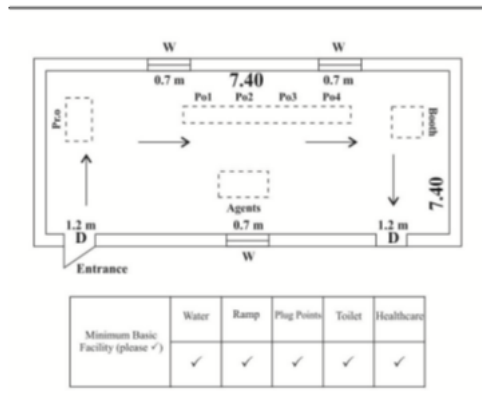

Nazri Naksha

Google Map View

Polling Station Building Front View

Polling Station Front View

Cad View

Key MAP View