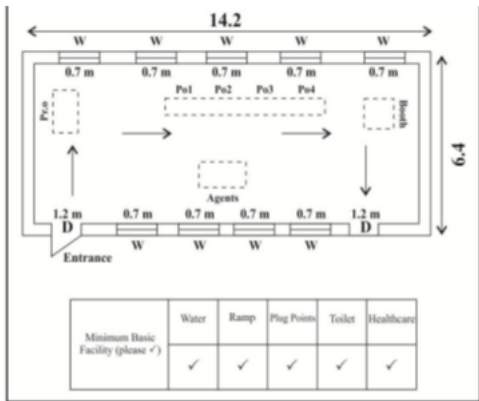

Nazri Naksha

Google Map View

Polling Station Building Front View

Polling Station Front View

Cad View

Key MAP View