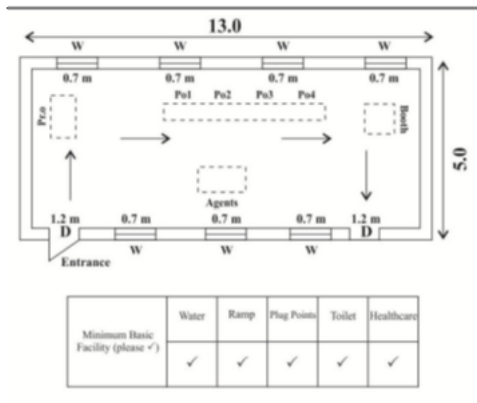

Nazri Naksha

Google Map View

Polling Station Building Front View

Polling Station Front View

Cad View

Key MAP View