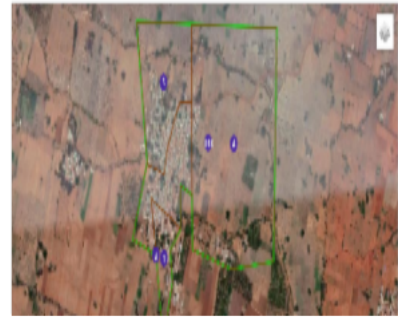

Nazri Naksha

Google Map View