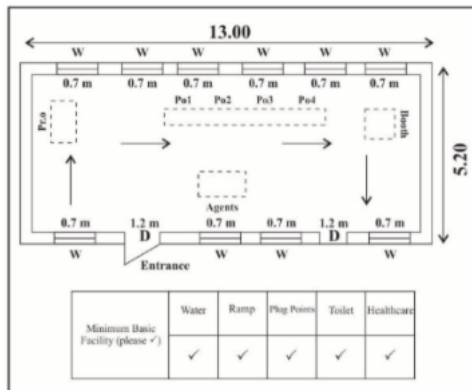

Nazri Naksha

Google Map View

Polling Station Building Front View

Polling Station Front View

Cad View

Key MAP View