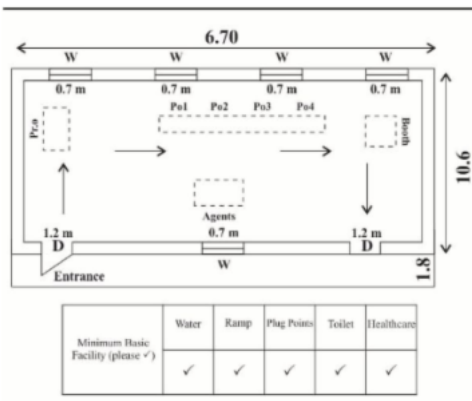

Nazri Naksha

Google Map View

Polling Station Building Front View

Polling Station Front View

Cad View

Key MAP View