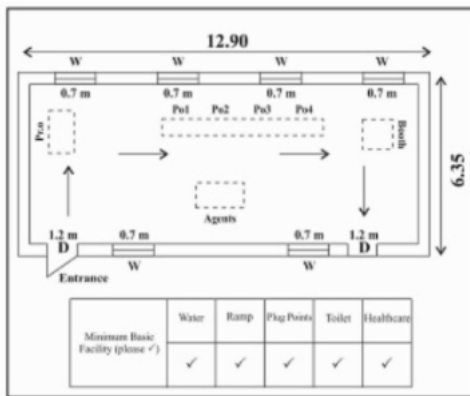

Nazri Naksha

Google Map View

Polling Station Building Front View

Polling Station Front View

Cad View

Key MAP View