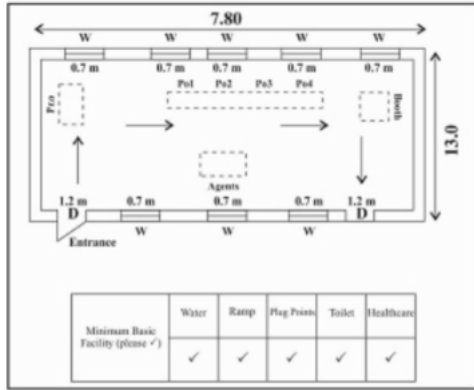

Nazri Naksha

Google Map View

Polling Station Building Front View

Polling Station Front View

Cad View

Key MAP View