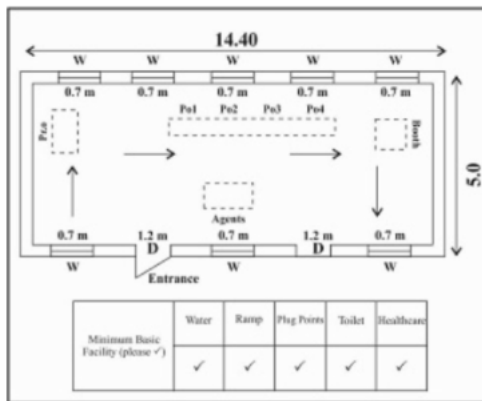

Nazri Naksha

Google Map View

Polling Station Building Front View

Polling Station Front View

Cad View

Key MAP View