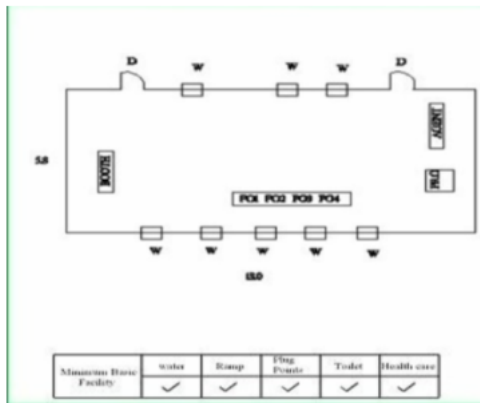

Nazri Naksha

Google Map View

Cad View