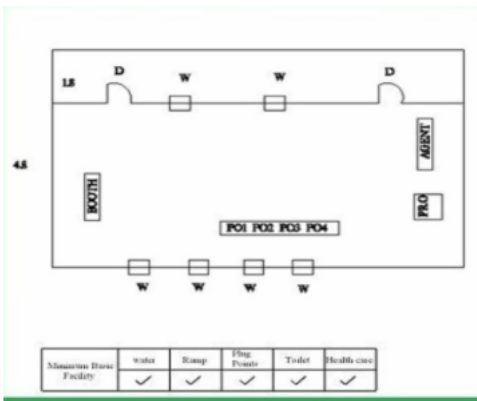

Nazri Naksha

Google Map View

Polling Station Building Front View

Polling Station Front View

Cad View

Key MAP View