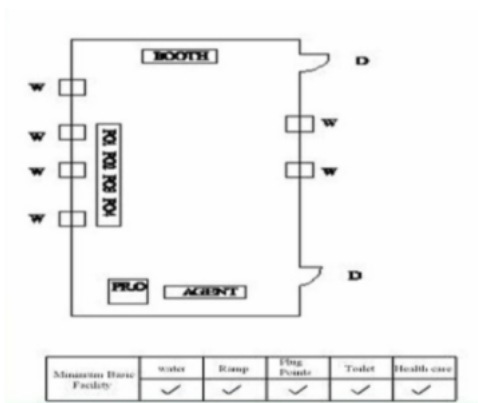

Nazri Naksha

Google Map View

Cad View