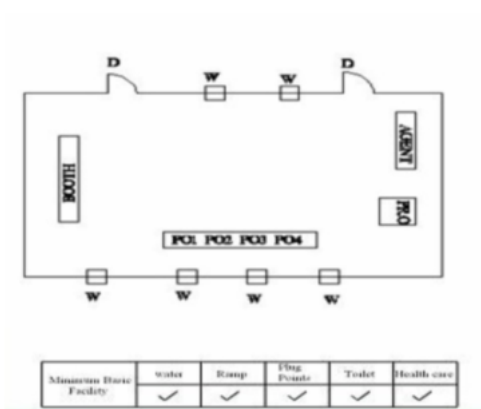

Nazri Naksha

Google Map View

Polling Station Building Front View

Polling Station Front View

Cad View

Key MAP View