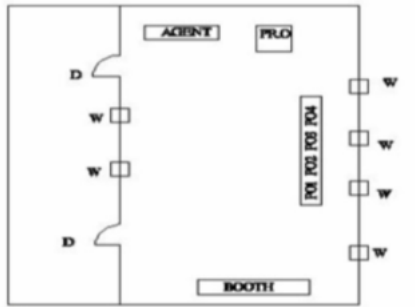

Cad View

Key MAP View

Minimum Basic Facility	water	Ramp	Voting Points	Toilet	Health care
	✓	✓	✓	✓	✓