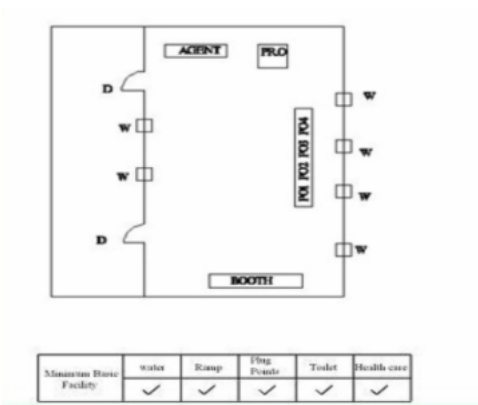

Nazri Naksha

Google Map View

Polling Station Building Front View

Polling Station Front View

Cad View

Key MAP View