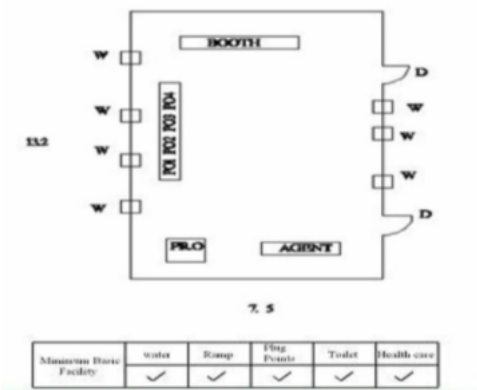

Nazri Naksha

Google Map View

Polling Station Building Front View

Polling Station Front View

Cad View

Key MAP View