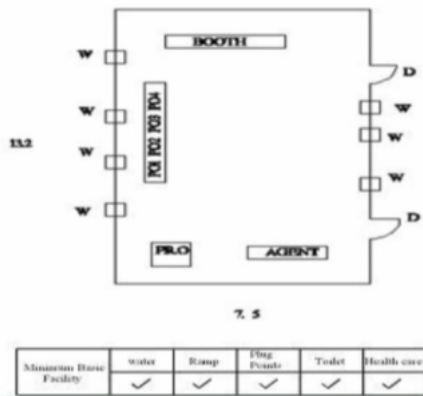

Nazri Naksha

Google Map View

Polling Station Building Front View

Polling Station Front View

Cad View

Key MAP View