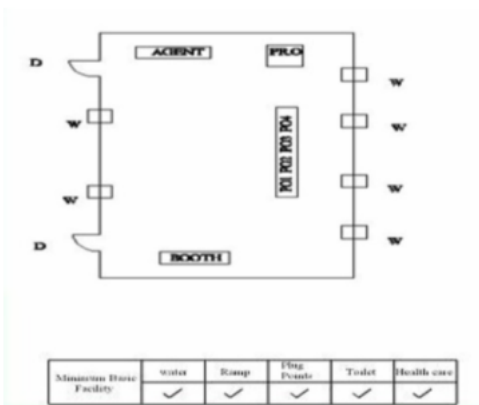

Nazri Naksha

Google Map View

Polling Station Building Front View

Polling Station Front View

Cad View

Key MAP View