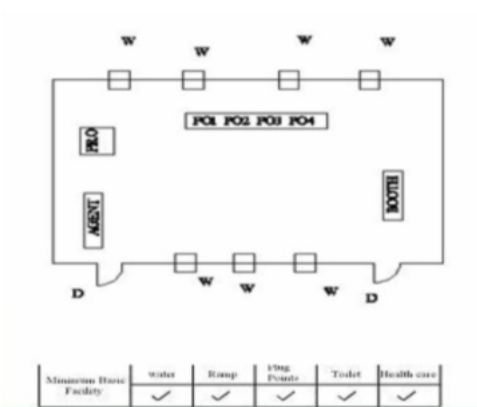

Nazri Naksha

Google Map View

Cad View