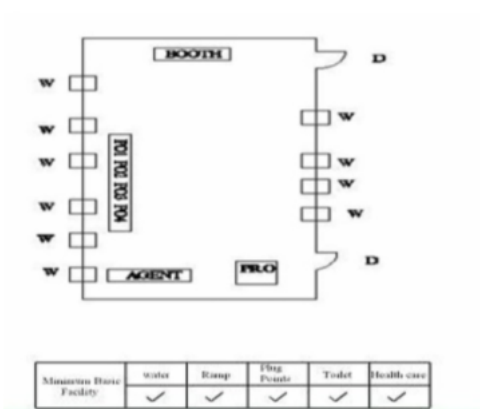

Nazri Naksha

Google Map View

Polling Station Building Front View

Polling Station Front View

Cad View

Key MAP View