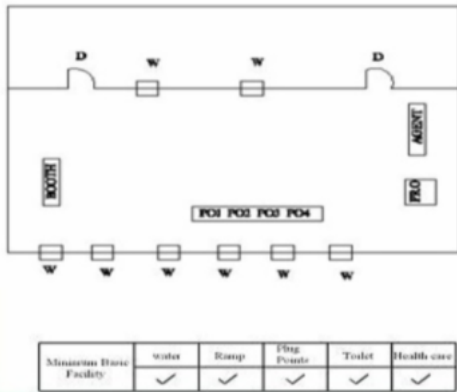

Cad View

Key MAP View

(a) Landmarks
(b) Road names
(c) Traffic flow