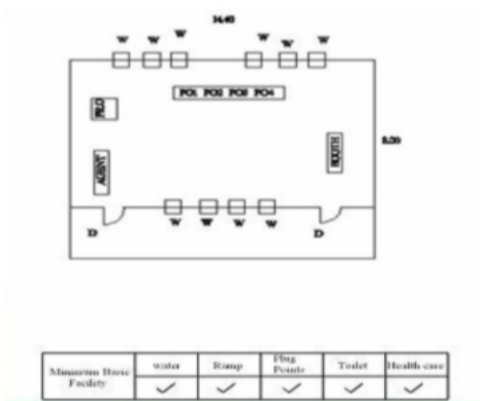

Nazri Naksha

Google Map View

Polling Station Building Front View

Polling Station Front View

Cad View

Key MAP View