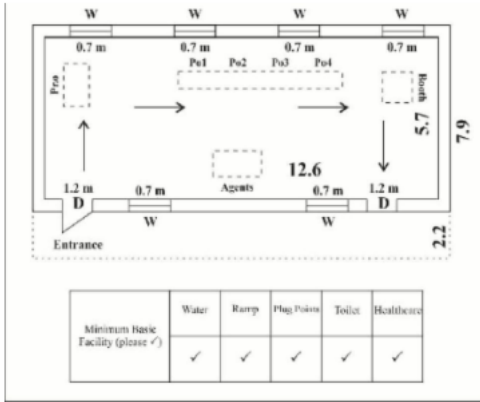

Nazri Naksha

Google Map View

Polling Station Building Front View

Polling Station Front View

Cad View

Key MAP View