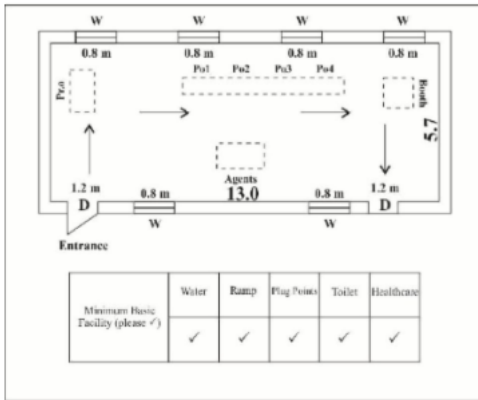

Nazri Naksha

Google Map View

Polling Station Building Front View

Polling Station Front View

Cad View

Key MAP View