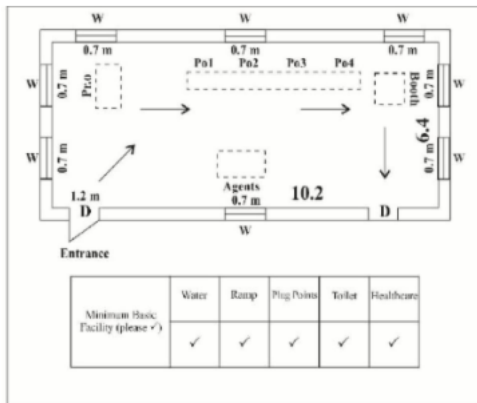

Nazri Naksha

Google Map View

Polling Station Building Front View

Polling Station Front View

Cad View

Key MAP View