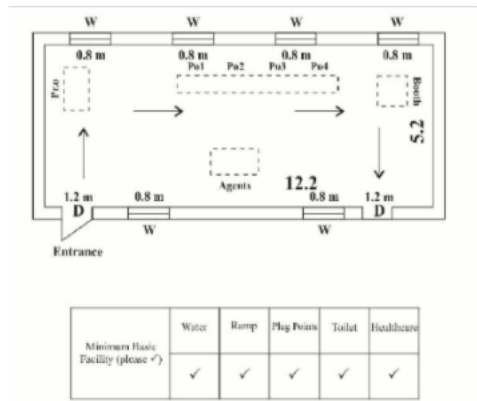

Nazri Naksha

Google Map View

Polling Station Building Front View

Polling Station Front View

Cad View

Key MAP View