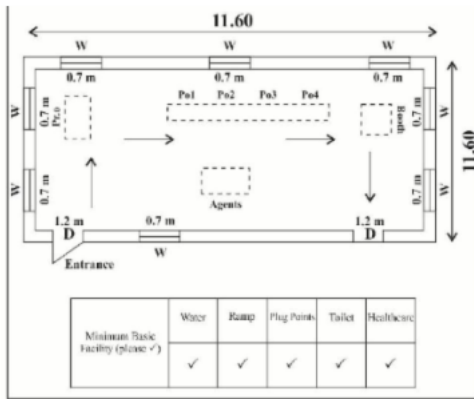

Nazri Naksha

Google Map View

Polling Station Building Front View

Polling Station Front View

Cad View

Key MAP View