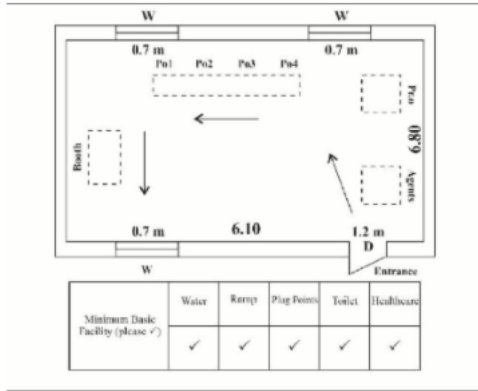

Nazri Naksha

Google Map View

Polling Station Building Front View

Polling Station Front View

Cad View

Key MAP View