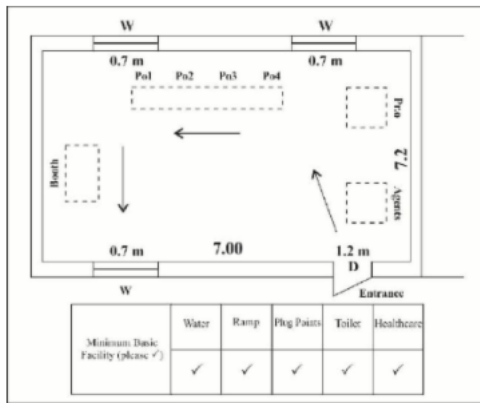

Nazri Naksha

Google Map View

Polling Station Building Front View

Polling Station Front View

Cad View

Key MAP View