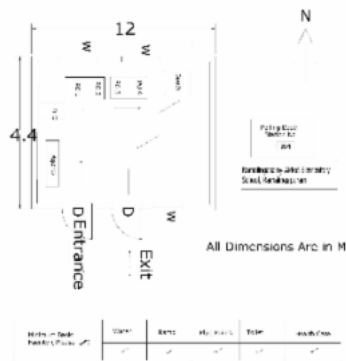

Nazri Naksha

Google Map View

Polling Station Building Front View

Polling Station Front View

Cad View

Key MAP View