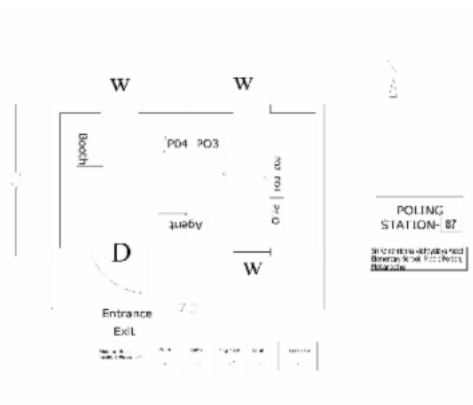

Nazri Naksha

Google Map View

Polling Station Building Front View

Polling Station Front View

Cad View

Key MAP View