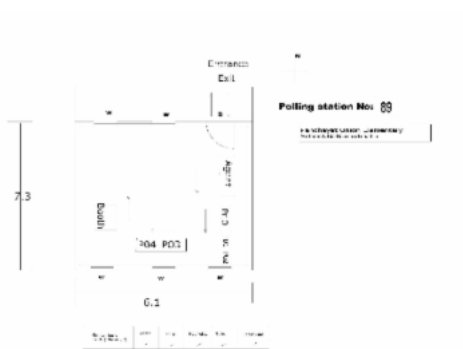

Nazri Naksha

Google Map View

Polling Station Building Front View

Polling Station Front View

Cad View

Key MAP View