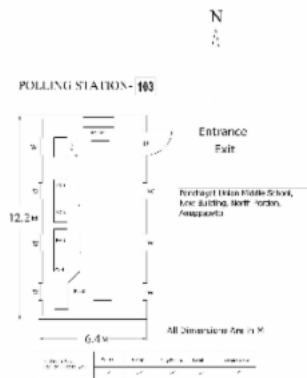

Nazri Naksha

Google Map View

Polling Station Building Front View

Polling Station Front View

Cad View

Key MAP View