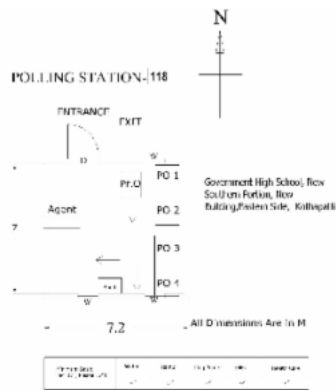

Nazri Naksha

Google Map View

Polling Station Building Front View

Polling Station Front View

Cad View

Key MAP View