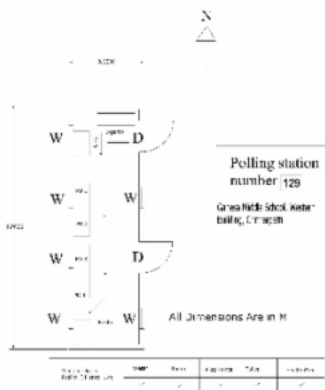

Nazri Naksha

Google Map View

Polling Station Building Front View

Polling Station Front View

Cad View

Key MAP View