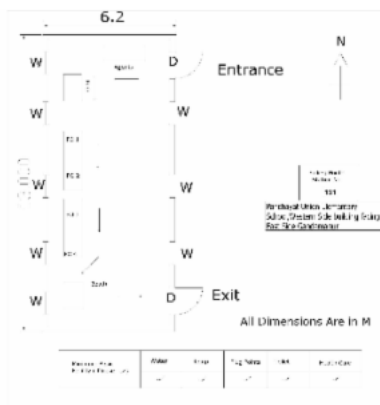

Nazri Naksha

Google Map View

Polling Station Building Front View

Polling Station Front View

Cad View

Key MAP View